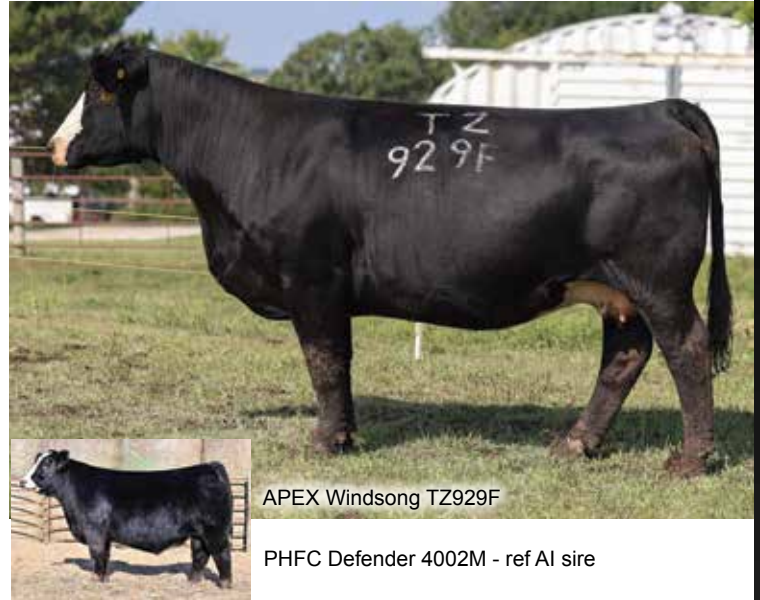

127

9 APEX Windsong TZ929F

3/4 SM 8/26/18 3594263 TZ929F ADJ BW 65

Sire W/C Bankroll 811D
W/C Loaded Up 1119Y
Miss Werning KP 8543U

Dark SS Windsong
O C C Legend 616L
SVF NJC Magnetic Ldy M25

CE	BW	WW	YW	MCE	Milk	MWW	Marb	REA	API
15	1	66	94	5.7	20.6	53.7	0.11	0.78	117

Bred AI to PHFC Defender 4002M (4326841) on 4/22/25. Due 1/29/26

I wanted to offer a couple of cows bred to our new herd sire PHFC Defender 929F. The female is an ET daughter of our great Windsong by Bankroll. Take note of her striking baldy daughter M929 that is also being offered in this sale.

consigned by: SLOUP SIMMENTALS

APEX Windsong TZ929F

127

10 GWR Robin 210

Red Angus 1/29/22 4642399 210

Sire DUFF Red Blood 18114
Rojas Rioja 6052
DUFF Juanada 927K 15124

Dark GWR Robin 511
JAG Cherokee 028K
GW Robin 307

CE	BW	WW	YW	MCE	Milk	MWW	Marb	REA	API
15	-2.4	67	98	1	34		0.48	0.06	

PE to LLSF Redstone (3968610) from 11/24/25 to 3/15/25. Due 10/10/25

Red Angus Alert! Here is a 2022 Duff Red Blood female that will catch your attention with her power and looks. Many times in the pasture, I notice her because of her eye appeal. She will calve around sale day to Redstone. This half blood calf should be a really great addition to your fall calf crop.

consigned by: SLOUP SIMMENTALS